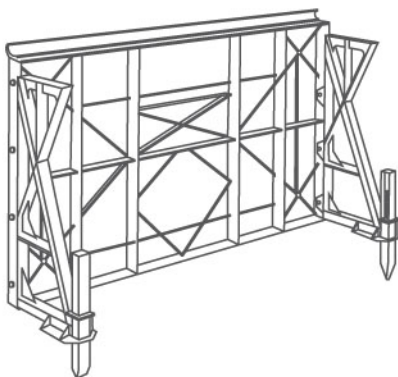

A POOL IS FOR LIFE

Structural Fiberglass Wall Systems:

Model 4R 1224

size 3.70 x 7.30 x 1.20m

Model 4R 1632

size 4.90 x 9.70 x 1.20m

Model 4R 1836

size 5.50 x 11.00 x 1.20m

Model 4R 2040

size 6.10 x 12.20 x 1.20m

Model 4R 2448

size 7.30 x 14.60 x 1.20m