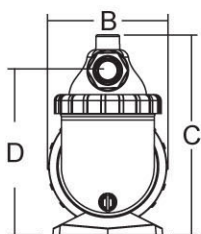

NEW

"AQUA-MINI" Pump Series

"AQUA-MINI" series pump is specially designed for above-ground swimming pool. Attached with a pre-filter with transparent lid for easy maintenance. To lower the running cost, it operates at a low energy consumption and noise level. Standard connection of 1.5" with additional 1 inch adaptor for flexible vacuum hose connection.

Highlight Features:

- Asynchronous, Two poles
- Class insulation: 155
- IPX5 Waterproof standard
- Built-in thermal protection
- External heat sink
- Available in 50Hz or 60Hz with 220V/110V
- Special design union compatible for both Imperial and Metric measurement standard

Timer Function

Technical Information

Remarks: Flow curve information based on 220V/50Hz motor.

Technical Information & Dimension

Code 220V/50Hz	Code 110V/60Hz	Code 220V/60Hz	Model No	Description	Input power	Horsepower
88028419	88028519	88028319	AMU012TP	0.12HP AQUA-MINI PUMP(with timer & pre-filter)	0.15kW	0.12hp
88027819	88027919	88027719	AMU012P	0.12HP AQUA-MINI PUMP(with pre-filter)	0.15kW	0.12hp
88028420	88028520	88028320	AMU016TP	0.16HP AQUA-MINI PUMP(with timer & pre-filter)	0.20kW	0.16hp
88027820	88027920	88027720	AMU016P	0.16HP AQUA-MINI PUMP(with pre-filter)	0.20kW	0.16hp
88028401	88028501	88028301	AMU020TP	0.20HP AQUA-MINI PUMP(with timer & pre-filter)	0.25kW	0.20hp
88027801	88027901	88027701	AMU020P	0.20HP AQUA-MINI PUMP(with pre-filter)	0.25kW	0.20hp

Model No	A mm	B mm	C mm	D mm	Filter & Pump In/Out Connections	Adaptor	Weight(kg)
AMU012TP	450.5	159.6	265	229	1.5 inch 50mm	1 inch 32 & 38mm	3.8
AMU012P	450.5	159.6	265	229	1.5 inch 50mm	1 inch 32 & 38mm	3.8
AMU016TP	450.5	159.6	265	229	1.5 inch 50mm	1 inch 32 & 38mm	4.2
AMU016P	450.5	159.6	265	229	1.5 inch 50mm	1 inch 32 & 38mm	4.2
AMU020TP	450.5	159.6	265	229	1.5 inch 50mm	1 inch 32 & 38mm	4.2
AMU020P	450.5	159.6	265	229	1.5 inch 50mm	1 inch 32 & 38mm	4.2