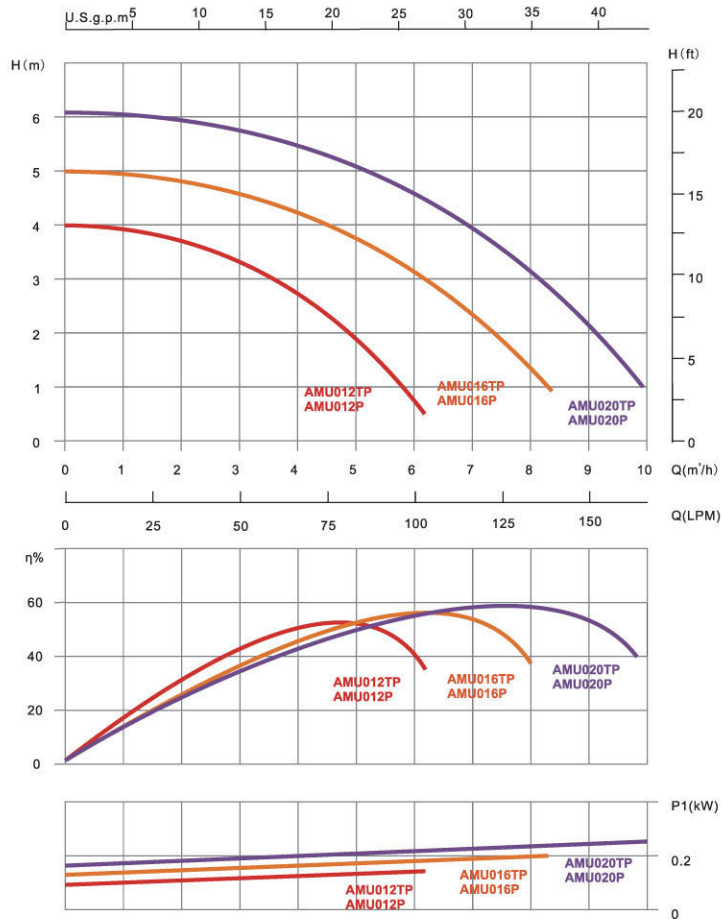

Highlight Features:

- Asynchronous, Two poles
- Class insulation: 155
- IPX5 Waterproof standard
- Built-in thermal protection
- External heat sink
- Available in 50Hz or 60Hz with 220V/110V
- Special design union compatible for both Imperial and Metric measurement standard

Timer Function

Technical Information

Remarks: Flow curve information based on 220V/50Hz motor.

Technical Information & Dimension

Code 220V/50Hz	Code 110V/60Hz	Code 220V/60Hz	Model No	Description	Input power	Horsepower
88028419	88028519	88028319	AMU012TP	0.12HP AQUA-MINI PUMP(with timer & pre-filter)	0.15kW	0.12hp
88027819	88027919	88027719	AMU012P	0.12HP AQUA-MINI PUMP(with pre-filter)	0.15kW	0.12hp
88028420	88028520	88028320	AMU016TP	0.16HP AQUA-MINI PUMP(with timer & pre-filter)	0.20kW	0.16hp
88027820	88027920	88027720	AMU016P	0.16HP AQUA-MINI PUMP(with pre-filter)	0.20kW	0.16hp
88028401	88028501	88028301	AMU020TP	0.20HP AQUA-MINI PUMP(with timer & pre-filter)	0.25kW	0.20hp
88027801	88027901	88027701	AMU020P	0.20HP AQUA-MINI PUMP(with pre-filter)	0.25kW	0.20hp

Model No	A mm	B mm	C mm	D mm	Filter & Pump In/Out Connections	Adaptor	Weight(kg)
AMU012TP	450.5	159.6	265	229	1.5 inch 50mm	1 inch 32 & 38mm	3.8
AMU012P	450.5	159.6	265	229	1.5 inch 50mm	1 inch 32 & 38mm	3.8
AMU016TP	450.5	159.6	265	229	1.5 inch 50mm	1 inch 32 & 38mm	4.2
AMU016P	450.5	159.6	265	229	1.5 inch 50mm	1 inch 32 & 38mm	4.2
AMU020TP	450.5	159.6	265	229	1.5 inch 50mm	1 inch 32 & 38mm	4.2
AMU020P	450.5	159.6	265	229	1.5 inch 50mm	1 inch 32 & 38mm	4.2