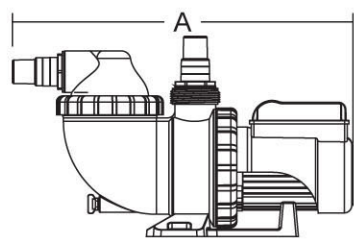

Highlight Features:

- Asynchronous, Two poles
- Class insulation: 155
- IPX5 Waterproof standard
- Built-in thermal protection
- External heat sink
- Available in 50Hz or 60Hz with 220V/110V
- Special design union compatible for both Imperial and Metric measurement standard

Timer Function

Technical Information

Remarks: Flow curve information based on 220V/50Hz motor.

Technical Information & Dimension

Code 220V/50Hz	Code 110V/60Hz	Code 220V/60Hz	Model No	Description	Input power	Horsepower
88028419	88028519	88028319	AMU012TP	0.12HP AQUA-MINI PUMP(with timer & pre-filter)	0.15kW	0.12hp
88027819	88027919	88027719	AMU012P	0.12HP AQUA-MINI PUMP(with pre-filter)	0.15kW	0.12hp
88028420	88028520	88028320	AMU016TP	0.16HP AQUA-MINI PUMP(with timer & pre-filter)	0.20kW	0.16hp
88027820	88027920	88027720	AMU016P	0.16HP AQUA-MINI PUMP(with pre-filter)	0.20kW	0.16hp
88028401	88028501	88028301	AMU020TP	0.20HP AQUA-MINI PUMP(with timer & pre-filter)	0.25kW	0.20hp
88027801	88027901	88027701	AMU020P	0.20HP AQUA-MINI PUMP(with pre-filter)	0.25kW	0.20hp

Model No	A mm	B mm	C mm	D mm	Filter & Pump In/Out Connections	Adaptor	Weight(kg)
AMU012TP	450.5	159.6	265	229	1.5 inch 50mm	1 inch 32 & 38mm	3.8
AMU012P	450.5	159.6	265	229	1.5 inch 50mm	1 inch 32 & 38mm	3.8
AMU016TP	450.5	159.6	265	229	1.5 inch 50mm	1 inch 32 & 38mm	4.2
AMU016P	450.5	159.6	265	229	1.5 inch 50mm	1 inch 32 & 38mm	4.2
AMU020TP	450.5	159.6	265	229	1.5 inch 50mm	1 inch 32 & 38mm	4.2
AMU020P	450.5	159.6	265	229	1.5 inch 50mm	1 inch 32 & 38mm	4.2