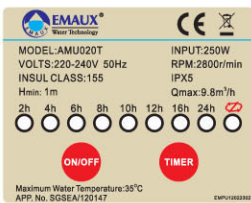

NEW

"AQUA-MINI" Pump Series

"AQUA-MINI" series pump is specially designed for above-ground swimming pool. Attached with a pre-filter with transparent lid for easy maintenance. To lower the running cost, it operates at a low energy consumption and noise level. Standard connection of 1.5" with additional 1 inch adaptor for flexible vacuum hose connection.

Highlight Features:

- Asynchronous, Two poles
- Class insulation: 155
- IPX5 Waterproof standard
- Built-in thermal protection
- External heat sink
- Available in 50Hz or 60Hz with 220V/110V
- Special design union compatible for both Imperial and Metric measurement standard

Timer Function

Technical Information

Remarks: Flow curve information based on 220V/50Hz motor.

Technical Information & Dimension

Code 220V/50Hz	Code 110V/60Hz	Code 220V/60Hz	Model No	Description	Input power	Horsepower
88028419	88028519	88028319	AMU012TP	0.12HP AQUA-MINI PUMP(with timer & pre-filter)	0.15kW	0.12hp
88027819	88027919	88027719	AMU012P	0.12HP AQUA-MINI PUMP(with pre-filter)	0.15kW	0.12hp
88028420	88028520	88028320	AMU016TP	0.16HP AQUA-MINI PUMP(with timer & pre-filter)	0.20kW	0.16hp
88027820	88027920	88027720	AMU016P	0.16HP AQUA-MINI PUMP(with pre-filter)	0.20kW	0.16hp
88028401	88028501	88028301	AMU020TP	0.20HP AQUA-MINI PUMP(with timer & pre-filter)	0.25kW	0.20hp
88027801	88027901	88027701	AMU020P	0.20HP AQUA-MINI PUMP(with pre-filter)	0.25kW	0.20hp