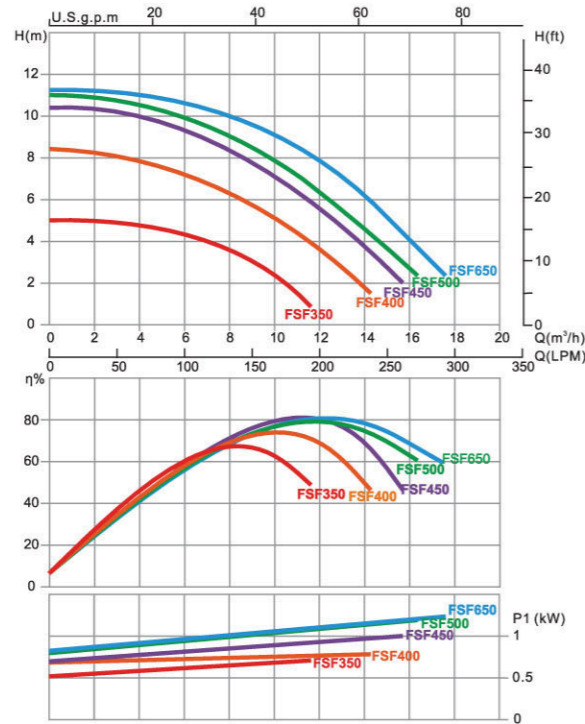

**Highlight Features:**

- Suggested Installation: Domestic swimming pool
- Easy installation with pre-installed plumbing system and base
- Simple operation with 4-way multiport valve
- Filter structure with UV resistance material
- Max operating pressure 36psi / 2.5 bar
- Max temperature of 43° c (109°F)
- Suggested size of media : 0.5-0.8mm

Remarks: Flow curve information based on 220V/50Hz motor.

**Technical Information**

| Code     | Model No  | Filter | Pump  | Valve Connections |      | Sand(kg) |
|----------|-----------|--------|-------|-------------------|------|----------|
| 88032009 | FSF350-6W | V350   | SS033 | 1.5 inch          | 50mm | 20       |
| 88032110 | FSF400-6W | V400   | SS050 | 1.5 inch          | 50mm | 35       |
| 88032211 | FSF450-6W | V450   | SS075 | 1.5 inch          | 50mm | 45       |
| 88032324 | FSF500-6W | V500   | SC100 | 1.5 inch          | 50mm | 85       |
| 88032425 | FSF650-6W | V650   | SC150 | 1.5 inch          | 50mm | 145      |

Note: Suggested sand weight varies with differences in filter media size. For reference only.

**Product Dimension**

| Model No  | A mm | B mm | C mm | D mm | Max Flow Rate |                        |
|-----------|------|------|------|------|---------------|------------------------|
| FSF350-6W | 160  | 680  | 555  | 355  | 72lpm         | 4.32m <sup>3</sup> /h  |
| FSF400-6W | 175  | 759  | 760  | 410  | 108lpm        | 6.48m <sup>3</sup> /h  |
| FSF450-6W | 210  | 813  | 760  | 455  | 135lpm        | 8.10m <sup>3</sup> /h  |
| FSF500-6W | 235  | 856  | 760  | 535  | 185lpm        | 11.10m <sup>3</sup> /h |
| FSF650-6W | 300  | 961  | 760  | 635  | 260lpm        | 15.60m <sup>3</sup> /h |