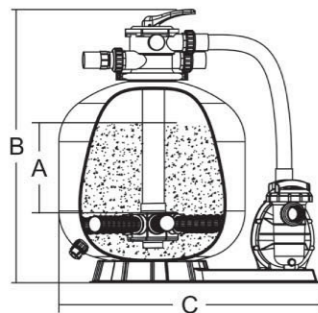

**Highlight Features:**

- Suggested Installation: Domestic swimming pool
- Easy installation with pre-installed plumbing system and base
- Simple operation with 4-way multiport valve
- Filter structure with UV resistance material
- Max operating pressure 36psi / 2.5 bar
- Max temperature of 43° c (109°F)
- Suggested size of media : 0.5-0.8mm

For Pump Only

**"FSF" Series Filtration Combo**

Designed for easy set-up domestic pool, "FSF" Series filtration combo offers the right solution for home user who is looking for user-friendly and excellent filtration performance. "FSF" Series Filtration Combo includes top mount fiberglass filter tank, 6-way multiport valve, swimming pool pumps attached with base.

Remarks: Flow curve information based on 220V/50Hz motor.

**Technical Information**

| Code     | Model No  | Filter | Pump  | Valve Connections |      | Sand(kg) |
|----------|-----------|--------|-------|-------------------|------|----------|
| 88032009 | FSF350-6W | V350   | SS033 | 1.5 inch          | 50mm | 20       |
| 88032110 | FSF400-6W | V400   | SS050 | 1.5 inch          | 50mm | 35       |
| 88032211 | FSF450-6W | V450   | SS075 | 1.5 inch          | 50mm | 45       |
| 88032324 | FSF500-6W | V500   | SC100 | 1.5 inch          | 50mm | 85       |
| 88032425 | FSF650-6W | V650   | SC150 | 1.5 inch          | 50mm | 145      |