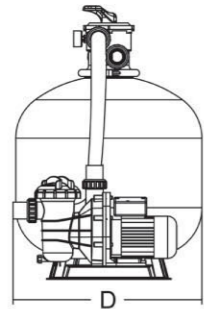

**Highlight Features:**

- Suggested Installation: Domestic swimming pool
- Easy installation with pre-installed plumbing system and base
- Simple operation with 4-way multiport valve
- Filter structure with UV resistance material
- Max operating pressure 36psi / 2.5 bar
- Max temperature of 43° c (109°F)
- Suggested size of media : 0.5-0.8mm

Remarks: Flow curve information based on 220V/50Hz motor.

**Technical Information**

| Code     | Model No  | Filter | Pump  | Valve Connections |      | Sand(kg) |
|----------|-----------|--------|-------|-------------------|------|----------|
| 88032009 | FSF350-6W | V350   | SS033 | 1.5 inch          | 50mm | 20       |
| 88032110 | FSF400-6W | V400   | SS050 | 1.5 inch          | 50mm | 35       |
| 88032211 | FSF450-6W | V450   | SS075 | 1.5 inch          | 50mm | 45       |
| 88032324 | FSF500-6W | V500   | SC100 | 1.5 inch          | 50mm | 85       |
| 88032425 | FSF650-6W | V650   | SC150 | 1.5 inch          | 50mm | 145      |