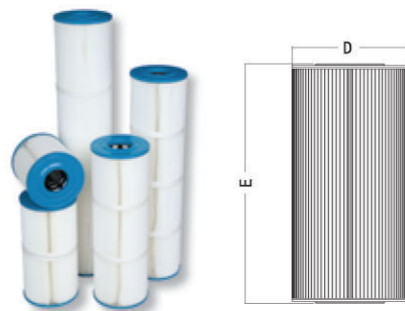

Cartridge Filter Element for CF and CFO Series

Code	Model No	D mm	E mm	Micron (µm)
88270101	CF25-CE	Φ183	184.5	≤15
88270102	CF50-CE	Φ183	364.5	≤15
88270103	CF75-CE	Φ183	544.5	≤15
88270104	CF100-CE	Φ183	724.5	≤15
88270105	CF150-CE	Φ183	904.5	≤15
88270106	CF200-CE	Φ183	1091.0	≤15

40/2 Soi 37/2, Kingkaew Road, Samutprakarn 10540, Thailand
Tel: +662-738-5088-99, +662-175-2561-65
Fax: +662-738 5299, +662-738-4209
Email: sales@poolspa.co.th, projects@poolspa.co.th
Website: www.poolspa.co.th

Photos are for reference only, contents are subject to change without prior notice.

Cartridge Filter By Emaux

with over 35 years of solid experience and expertise together with our devoted staffs, Emaux has evolved from a Swimming Pool and Spa Equipment manufacturer to a company that is focused in Water Technology. A company that provides solutions to clients in water related issues

Your solution in water technology