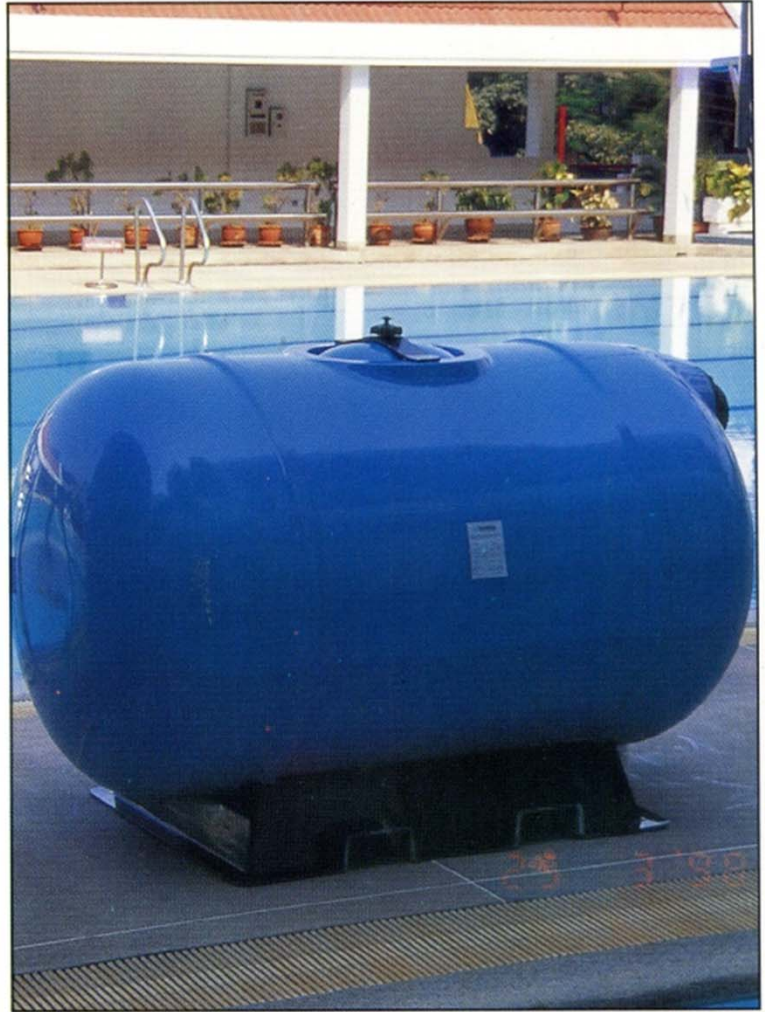

The HZC filter range is specially designed for installations that require a high filtration surface area. Typical applications include school pools, leisure parks and other water treatment applications.

The main tank structure is made from extremely hard wearing glass reinforced polyester. The smooth high gloss internal and external finish ensures free flow and easy cleaning.

By design the HZC range is ideal for replacing older or obsolete equipment where access is restrictive. For new installations the HZC can be fitted with total economy of floor space and head room.

HZC filters can be installed individually or in series, both resulting in a more compact plant room in comparison with conventional (vertical) filter tanks.

The large top access man hole can be sited at an angle (as a special order) for ease of servicing the media or internals.

The filter length can also be increased to gain a greater surface area.

Options:

- pressure gauge
- non-standard colours on request
- off set position of lid/manhole for easy access
- increased length