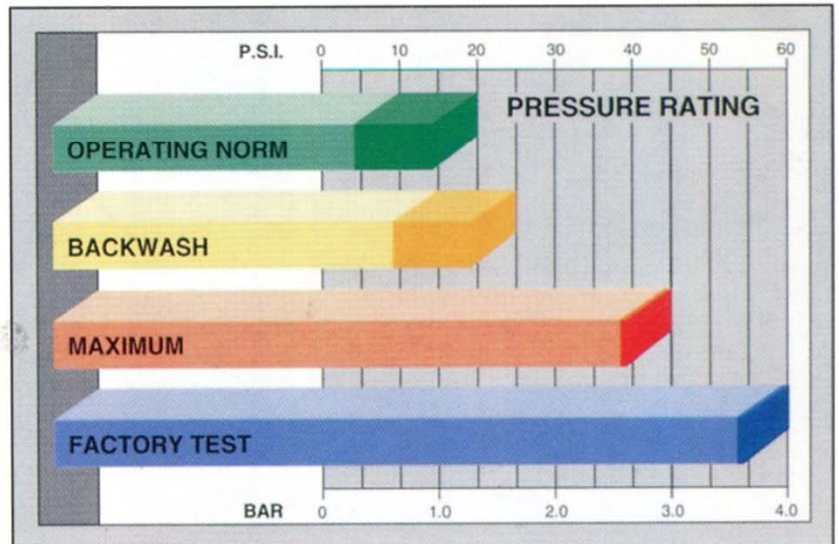

FILTER / PUMP - SELECTION GUIDE

CODE	FILTER		MEDIA		PIPE / CONNECTIONS		PUMP - H.P.		PUMP - KW		OUTPUT m³ / hr	
	TYPE	Ø - MM	AREA - m²	WEIGHT kg	INCH	mm	MIN	MAX	MIN	MAX	MIN	MAX
30750	HZC-30	760	1.25	750	4	110	3.0	4.0	2.2	3.0	31	56
36300	HZC-36	900	1.50	950	4	110	4.0	5.5	3.0	4.0	38	67
42413	HZC-42	1100	2.0	1200	4	110	5.5	7.5	4.0	5.5	50	90
48300	HZC-48	1200	2.5	1600	5	125	7.5	10.0	5.5	7.5	62	113