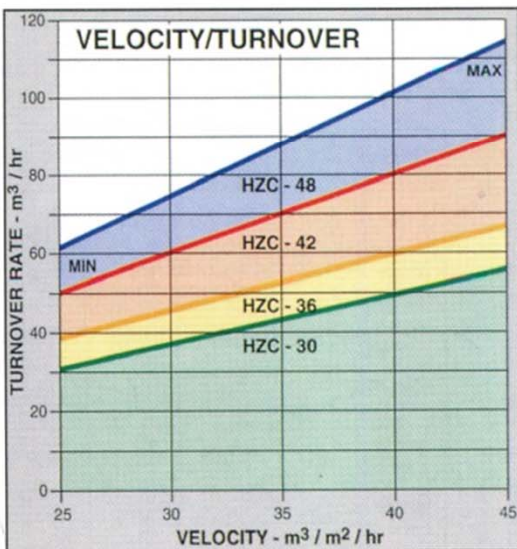

FILTER / PUMP - SELECTION GUIDE

CODE	FILTER		MEDIA		PIPE / CONNECTIONS		PUMP - H.P.		PUMP - KW		OUTPUT m³ / hr	
	TYPE	Ø - MM	AREA - m²	WEIGHT kg	INCH	mm	MIN	MAX	MIN	MAX	MIN	MAX
30750	HZC-30	760	1.25	750	4	110	3.0	4.0	2.2	3.0	31	56
36300	HZC-36	900	1.50	950	4	110	4.0	5.5	3.0	4.0	38	67
42413	HZC-42	1100	2.0	1200	4	110	5.5	7.5	4.0	5.5	50	90
48300	HZC-48	1200	2.5	1600	5	125	7.5	10.0	5.5	7.5	62	113