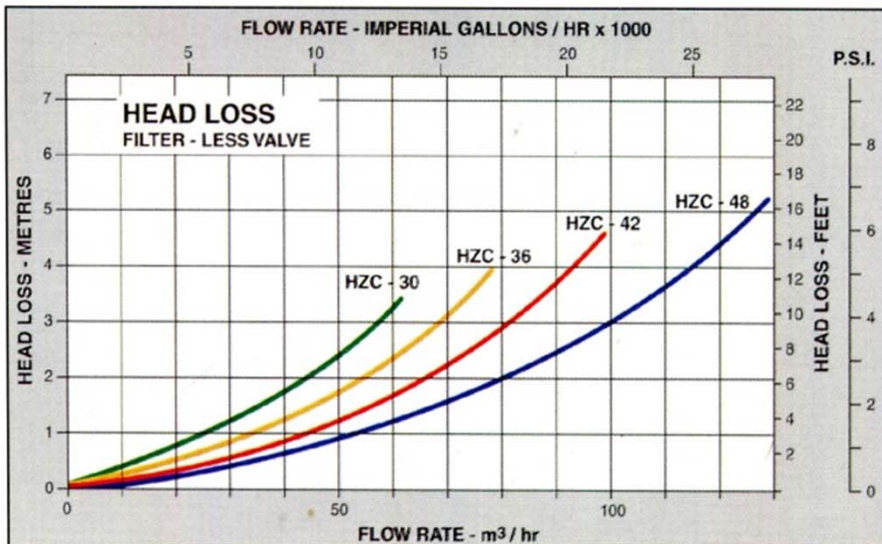

ORDERING

TYPE	HZC-30	HZC-36	HZC-42	HZC-48
CODE	30750	36300	42413	48300
ST-COL	Blue	Blue	Blue	Blue
WIDTH	800	970	1135	1340
LENGTH	2010	2020	2040	2600
HEIGHT	1125	1135	1345	1465
WEIGHT (kg)	70	85	150	175