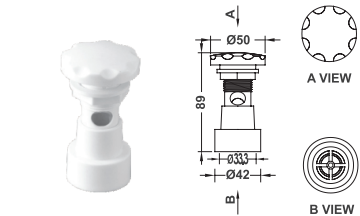

SPA FITTING

SINGLE HOLE JET

Model	Code	Colour	Material
EM2212	88092012	White	ABS & PVC

Ø2-3/4" VORTEX FACE EYEBALL JET

Model	Code	Colour	Material
EM1123	88091112	White	ABS

Ø25MM AIR & Ø25MM WATER TEE BODY

Model	Code	Colour	Material
EM1138	88100312	White	PVC

Ø2-3/4" FACE EYEBALL SPA JET

Model	Code	Colour	Material
EM1113	88101312	White	ABS

Ø10MM BARB AIR & Ø25MM WATER

Model	Code	Colour	Material
EM1148	88100412	White	PVC

Ø25MM AIR CONTROL

Model	Code	Colour	Material
EM1834	88210112	White	ABS

Model	Code	Colour	Material
EM3822A	88240212	White	ABS & PVC

Ø2 SECTION DRAIN ELL BODY (SLIP FIT)

Model	Code	Colour	Material
EM3822B	88240312	White	ABS & PVC

Ø2 SECTION DRAIN STRAIGHT BODY (WITH BOLT)

Model	Code	Colour	Material
EM3833A	88240412	White	ABS & PVC

Ø2 SECTION DRAIN STRAIGHT BODY

Model	Code	Colour	Material
EM3833B	88240512	White	ABS & PVC

SWIRL TYPE WATER RETURN

Model	Code	Colour	Material
EM3844	88240612	White	ABS & PVC

WATER RETURN

Model	Code	Colour	Material
EM3845	88240812	White	ABS & PVC