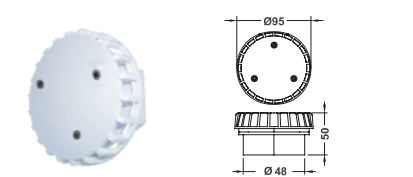

Ø2-3/4" FACE EYEBALL SPA JET

Model	Code	Colour	Material
EM1113	88101312	White	ABS

Ø10MM BARB AIR & Ø25MM WATER

Model	Code	Colour	Material
EM1148	88100412	White	PVC

Ø25MM AIR CONTROL

Model	Code	Colour	Material
EM1834	88210112	White	ABS

STANDARD AIR CONTROL

Model	Code	Colour	Material
EM1835	88210212	White	ABS

AIR BUTTON

Model	Code	Colour	Material
EM1844	88200112	White	ABS

AIR BUTTON

Model	Code	Colour	Material
EM1845	88200212	White	ABS

Ø2 SECTION DRAIN ELL BODY (THREADED)

Model	Code	Colour	Material
EM3822A	88240212	White	ABS & PVC

Ø2 SECTION DRAIN ELL BODY (SLIP FIT)

Model	Code	Colour	Material
EM3822B	88240312	White	ABS & PVC

Ø2 SECTION DRAIN STRAIGHT BODY (WITH BOLT)

Model	Code	Colour	Material
EM3833A	88240412	White	ABS & PVC

Ø2 SECTION DRAIN STRAIGHT BODY

Model	Code	Colour	Material
EM3833B	88240512	White	ABS & PVC

SWIRL TYPE WATER RETURN

Model	Code	Colour	Material
EM3844	88240612	White	ABS & PVC

WATER RETURN

Model	Code	Colour	Material
EM3845	88240812	White	ABS & PVC