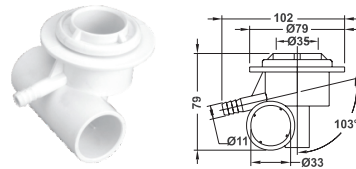

SPA FITTING

SINGLE HOLE JET

Model	Code	Colour	Material
EM2212	88092012	White	ABS & PVC

Ø2-3/4" VORTEX FACE EYEBALL JET

Model	Code	Colour	Material
EM1123	88091112	White	ABS

Ø25MM AIR & Ø25MM WATER TEE BODY

Model	Code	Colour	Material
EM1138	88100312	White	PVC

Ø2-3/4" FACE EYEBALL SPA JET

Model	Code	Colour	Material
EM1113	88101312	White	ABS

Ø10MM BARB AIR & Ø25MM WATER

Model	Code	Colour	Material
EM1148	88100412	White	PVC

Ø25MM AIR CONTROL

Model	Code	Colour	Material
EM1834	88210112	White	ABS

STANDARD AIR CONTROL

Model	Code	Colour	Material
EM1835	88210212	White	ABS

AIR BUTTON

Model	Code	Colour	Material
EM1844	88200112	White	ABS

AIR BUTTON

Model	Code	Colour	Material
EM1845	88200212	White	ABS

Ø2 SECTION DRAIN ELL BODY (THREADED)

Model	Code	Colour	Material
EM3822A	88240212	White	ABS & PVC

Ø2 SECTION DRAIN ELL BODY (SLIP FIT)

Model	Code	Colour	Material
EM3822B	88240312	White	ABS & PVC

Ø2 SECTION DRAIN STRAIGHT BODY (WITH BOLT)

Model	Code	Colour	Material
EM3833A	88240412	White	ABS & PVC