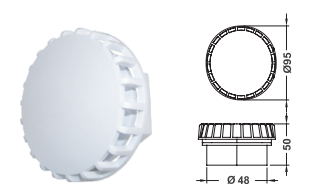

SPA FITTING

SINGLE HOLE JET

Model	Code	Colour	Material
EM2212	88092012	White	ABS & PVC

Ø2-3/4" VORTEX FACE EYEBALL JET

Model	Code	Colour	Material
EM1123	88091112	White	ABS

Ø25MM AIR & Ø25MM WATER TEE BODY

Model	Code	Colour	Material
EM1138	88100312	White	PVC

Ø2-3/4" FACE EYEBALL SPA JET

Model	Code	Colour	Material
EM1113	88101312	White	ABS

Ø10MM BARB AIR & Ø25MM WATER

Model	Code	Colour	Material
EM1148	88100412	White	PVC

Ø25MM AIR CONTROL

Model	Code	Colour	Material
EM1834	88210112	White	ABS

Model	Code	Colour	Material
EM3822A	88240212	White	ABS & PVC

Ø2 SECTION DRAIN ELL BODY (SLIP FIT)

Model	Code	Colour	Material
EM3822B	88240312	White	ABS & PVC

Ø2 SECTION DRAIN STRAIGHT BODY (WITH BOLT)

Model	Code	Colour	Material
EM3833A	88240412	White	ABS & PVC

Ø2 SECTION DRAIN STRAIGHT BODY

Model	Code	Colour	Material
EM3833B	88240512	White	ABS & PVC

SWIRL TYPE WATER RETURN

Model	Code	Colour	Material
EM3844	88240612	White	ABS & PVC

WATER RETURN

Model	Code	Colour	Material
EM3845	88240812	White	ABS & PVC