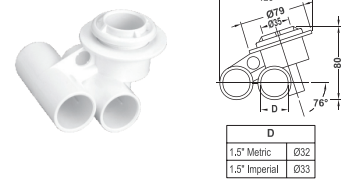

SPA FITTING

SINGLE HOLE JET

Model	Code	Colour	Material
EM2212	88092012	White	ABS & PVC

Ø2-3/4" VORTEX FACE EYEBALL JET

Model	Code	Colour	Material
EM1123	88091112	White	ABS

Ø25MM AIR & Ø25MM WATER TEE BODY

Model	Code	Colour	Material
EM1138	88100312	White	PVC

Ø2-3/4" FACE EYEBALL SPA JET

Model	Code	Colour	Material
EM1113	88101312	White	ABS

Ø10MM BARB AIR & Ø25MM WATER

Model	Code	Colour	Material
EM1148	88100412	White	PVC

Ø25MM AIR CONTROL

Model	Code	Colour	Material
EM1834	88210112	White	ABS

Model	Code	Colour	Material
EM3822A	88240212	White	ABS & PVC

Ø2 SECTION DRAIN ELL BODY (SLIP FIT)

Model	Code	Colour	Material
EM3822B	88240312	White	ABS & PVC

Ø2 SECTION DRAIN STRAIGHT BODY (WITH BOLT)

Model	Code	Colour	Material
EM3833A	88240412	White	ABS & PVC

Ø2 SECTION DRAIN STRAIGHT BODY

Model	Code	Colour	Material
EM3833B	88240512	White	ABS & PVC

SWIRL TYPE WATER RETURN

Model	Code	Colour	Material
EM3844	88240612	White	ABS & PVC

WATER RETURN

Model	Code	Colour	Material
EM3845	88240812	White	ABS & PVC