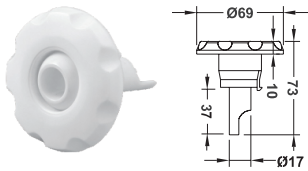

SPA FITTING

SINGLE HOLE JET

Model	Code	Colour	Material
EM2212	88092012	White	ABS & PVC

Ø2-3/4" VORTEX FACE EYEBALL JET

Model	Code	Colour	Material
EM1123	88091112	White	ABS

Ø25MM AIR & Ø25MM WATER TEE BODY

Model	Code	Colour	Material
EM1138	88100312	White	PVC

Ø2-3/4" FACE EYEBALL SPA JET

Model	Code	Colour	Material
EM1113	88101312	White	ABS

Ø10MM BARB AIR & Ø25MM WATER

Model	Code	Colour	Material
EM1148	88100412	White	PVC

Ø25MM AIR CONTROL

Model	Code	Colour	Material
EM1834	88210112	White	ABS

STANDARD AIR CONTROL

Model	Code	Colour	Material
EM1835	88210212	White	ABS

AIR BUTTON

Model	Code	Colour	Material
EM1844	88200112	White	ABS

AIR BUTTON

Model	Code	Colour	Material
EM1845	88200212	White	ABS

Ø2 SECTION DRAIN ELL BODY (THREADED)

Model	Code	Colour	Material
EM3822A	88240212	White	ABS & PVC

Ø2 SECTION DRAIN ELL BODY (SLIP FIT)

Model	Code	Colour	Material
EM3822B	88240312	White	ABS & PVC

Ø2 SECTION DRAIN STRAIGHT BODY (WITH BOLT)

Model	Code	Colour	Material
EM3833A	88240412	White	ABS & PVC