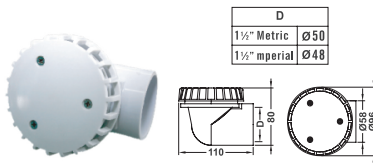

Ø2-3/4" FACE EYEBALL SPA JET

Model	Code	Colour	Material
EM1113	88101312	White	ABS

Ø10MM BARB AIR & Ø25MM WATER

Model	Code	Colour	Material
EM1148	88100412	White	PVC

Ø25MM AIR CONTROL

Model	Code	Colour	Material
EM1834	88210112	White	ABS

STANDARD AIR CONTROL

Model	Code	Colour	Material
EM1835	88210212	White	ABS

AIR BUTTON

Model	Code	Colour	Material
EM1844	88200112	White	ABS

AIR BUTTON

Model	Code	Colour	Material
EM1845	88200212	White	ABS

Ø2 SECTION DRAIN ELL BODY (THREADED)

Model	Code	Colour	Material
EM3822A	88240212	White	ABS & PVC

Ø2 SECTION DRAIN ELL BODY (SLIP FIT)

Model	Code	Colour	Material
EM3822B	88240312	White	ABS & PVC

Ø2 SECTION DRAIN STRAIGHT BODY (WITH BOLT)

Model	Code	Colour	Material
EM3833A	88240412	White	ABS & PVC

Ø2 SECTION DRAIN STRAIGHT BODY

Model	Code	Colour	Material
EM3833B	88240512	White	ABS & PVC

SWIRL TYPE WATER RETURN

Model	Code	Colour	Material
EM3844	88240612	White	ABS & PVC

WATER RETURN

Model	Code	Colour	Material
EM3845	88240812	White	ABS & PVC