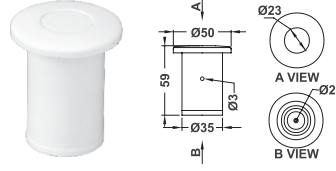

AIR BUTTON

Model	Code	Colour	Material
EM1844	88200112	White	ABS