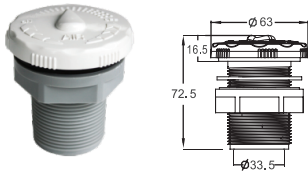

SPA FITTING

SINGLE HOLE JET

Model	Code	Colour	Material
EM2212	88092012	White	ABS & PVC

Ø2-3/4" VORTEX FACE EYEBALL JET

Model	Code	Colour	Material
EM1123	88091112	White	ABS

Ø25MM AIR & Ø25MM WATER TEE BODY

Model	Code	Colour	Material
EM1138	88100312	White	PVC

Ø2-3/4" FACE EYEBALL SPA JET

Model	Code	Colour	Material
EM1113	88101312	White	ABS

Ø10MM BARB AIR & Ø25MM WATER

Model	Code	Colour	Material
EM1148	88100412	White	PVC

Ø25MM AIR CONTROL

Model	Code	Colour	Material
EM1834	88210112	White	ABS

STANDARD AIR CONTROL

Model	Code	Colour	Material
EM1835	88210212	White	ABS

AIR BUTTON

Model	Code	Colour	Material
EM1844	88200112	White	ABS

AIR BUTTON

Model	Code	Colour	Material
EM1845	88200212	White	ABS

Ø2 SECTION DRAIN ELL BODY (THREADED)

Model	Code	Colour	Material
EM3822A	88240212	White	ABS & PVC

Ø2 SECTION DRAIN ELL BODY (SLIP FIT)

Model	Code	Colour	Material
EM3822B	88240312	White	ABS & PVC

Ø2 SECTION DRAIN STRAIGHT BODY (WITH BOLT)

Model	Code	Colour	Material
EM3833A	88240412	White	ABS & PVC