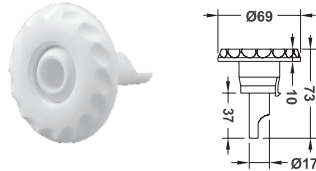

SPA FITTING

SINGLE HOLE JET

Model	Code	Colour	Material
EM2212	88092012	White	ABS & PVC

Ø2-3/4" VORTEX FACE EYEBALL JET

Model	Code	Colour	Material
EM1123	88091112	White	ABS

Ø25MM AIR & Ø25MM WATER TEE BODY

Model	Code	Colour	Material
EM1138	88100312	White	PVC

Ø2-3/4" FACE EYEBALL SPA JET

Model	Code	Colour	Material
EM1113	88101312	White	ABS

Ø10MM BARB AIR & Ø25MM WATER

Model	Code	Colour	Material
EM1148	88100412	White	PVC

Ø25MM AIR CONTROL

Model	Code	Colour	Material
EM1834	88210112	White	ABS

STANDARD AIR CONTROL

Model	Code	Colour	Material
EM1835	88210212	White	ABS

AIR BUTTON

Model	Code	Colour	Material
EM1844	88200112	White	ABS

AIR BUTTON

Model	Code	Colour	Material
EM1845	88200212	White	ABS

Ø2 SECTION DRAIN ELL BODY (THREADED)

Model	Code	Colour	Material
EM3822A	88240212	White	ABS & PVC

Ø2 SECTION DRAIN ELL BODY (SLIP FIT)

Model	Code	Colour	Material
EM3822B	88240312	White	ABS & PVC

Ø2 SECTION DRAIN STRAIGHT BODY (WITH BOLT)

Model	Code	Colour	Material
EM3833A	88240412	White	ABS & PVC