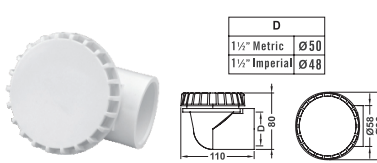

Ø2-3/4" FACE EYEBALL SPA JET

Model	Code	Colour	Material
EM1113	88101312	White	ABS

Ø10MM BARB AIR & Ø25MM WATER

Model	Code	Colour	Material
EM1148	88100412	White	PVC

Ø25MM AIR CONTROL

Model	Code	Colour	Material
EM1834	88210112	White	ABS

STANDARD AIR CONTROL

Model	Code	Colour	Material
EM1835	88210212	White	ABS

AIR BUTTON

Model	Code	Colour	Material
EM1844	88200112	White	ABS

AIR BUTTON

Model	Code	Colour	Material
EM1845	88200212	White	ABS

Ø2 SECTION DRAIN ELL BODY (THREADED)

Model	Code	Colour	Material
EM3822A	88240212	White	ABS & PVC

Ø2 SECTION DRAIN ELL BODY (SLIP FIT)

Model	Code	Colour	Material
EM3822B	88240312	White	ABS & PVC

Ø2 SECTION DRAIN STRAIGHT BODY (WITH BOLT)

Model	Code	Colour	Material
EM3833A	88240412	White	ABS & PVC

Ø2 SECTION DRAIN STRAIGHT BODY

Model	Code	Colour	Material
EM3833B	88240512	White	ABS & PVC

SWIRL TYPE WATER RETURN

Model	Code	Colour	Material
EM3844	88240612	White	ABS & PVC

WATER RETURN

Model	Code	Colour	Material
EM3845	88240812	White	ABS & PVC