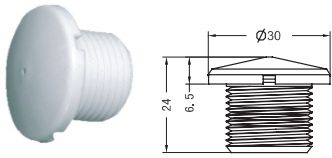

SPA FITTING

SINGLE HOLE JET

Model	Code	Colour	Material
EM2212	88092012	White	ABS & PVC

Ø2-3/4" VORTEX FACE EYEBALL JET

Model	Code	Colour	Material
EM1123	88091112	White	ABS

Ø25MM AIR & Ø25MM WATER TEE BODY

Model	Code	Colour	Material
EM1138	88100312	White	PVC

Ø2-3/4" FACE EYEBALL SPA JET

Model	Code	Colour	Material
EM1113	88101312	White	ABS

Ø10MM BARB AIR & Ø25MM WATER

Model	Code	Colour	Material
EM1148	88100412	White	PVC

Ø25MM AIR CONTROL

Model	Code	Colour	Material
EM1834	88210112	White	ABS

Model	Code	Colour	Material
EM3822A	88240212	White	ABS & PVC

Ø2 SECTION DRAIN ELL BODY (SLIP FIT)

Model	Code	Colour	Material
EM3822B	88240312	White	ABS & PVC

Ø2 SECTION DRAIN STRAIGHT BODY (WITH BOLT)

Model	Code	Colour	Material
EM3833A	88240412	White	ABS & PVC

Ø2 SECTION DRAIN STRAIGHT BODY

Model	Code	Colour	Material
EM3833B	88240512	White	ABS & PVC

SWIRL TYPE WATER RETURN

Model	Code	Colour	Material
EM3844	88240612	White	ABS & PVC

WATER RETURN

Model	Code	Colour	Material
EM3845	88240812	White	ABS & PVC