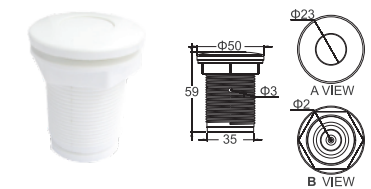

SPA FITTING

SINGLE HOLE JET

Model	Code	Colour	Material
EM2212	88092012	White	ABS & PVC

Ø2-3/4" VORTEX FACE EYEBALL JET

Model	Code	Colour	Material
EM1123	88091112	White	ABS

Ø25MM AIR & Ø25MM WATER TEE BODY

Model	Code	Colour	Material
EM1138	88100312	White	PVC

Ø2-3/4" FACE EYEBALL SPA JET

Model	Code	Colour	Material
EM1113	88101312	White	ABS

Ø10MM BARB AIR & Ø25MM WATER

Model	Code	Colour	Material
EM1148	88100412	White	PVC

Ø25MM AIR CONTROL

Model	Code	Colour	Material
EM1834	88210112	White	ABS

STANDARD AIR CONTROL

Model	Code	Colour	Material
EM1835	88210212	White	ABS

AIR BUTTON

Model	Code	Colour	Material
EM1844	88200112	White	ABS

AIR BUTTON

Model	Code	Colour	Material
EM1845	88200212	White	ABS

Ø2 SECTION DRAIN ELL BODY (THREADED)

Model	Code	Colour	Material
EM3822A	88240212	White	ABS & PVC

Ø2 SECTION DRAIN ELL BODY (SLIP FIT)

Model	Code	Colour	Material
EM3822B	88240312	White	ABS & PVC

Ø2 SECTION DRAIN STRAIGHT BODY (WITH BOLT)

Model	Code	Colour	Material
EM3833A	88240412	White	ABS & PVC