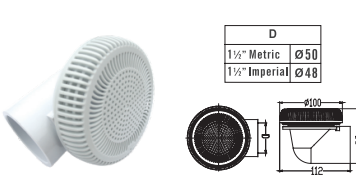

SPA FITTING

SINGLE HOLE JET

Model	Code	Colour	Material
EM2212	88092012	White	ABS & PVC

Ø2-3/4" VORTEX FACE EYEBALL JET

Model	Code	Colour	Material
EM1123	88091112	White	ABS

Ø25MM AIR & Ø25MM WATER TEE BODY

Model	Code	Colour	Material
EM1138	88100312	White	PVC

Ø2-3/4" FACE EYEBALL SPA JET

Model	Code	Colour	Material
EM1113	88101312	White	ABS

Ø10MM BARB AIR & Ø25MM WATER

Model	Code	Colour	Material
EM1148	88100412	White	PVC

Ø25MM AIR CONTROL

Model	Code	Colour	Material
EM1834	88210112	White	ABS

Model	Code	Colour	Material
EM3822A	88240212	White	ABS & PVC

Ø2 SECTION DRAIN ELL BODY (SLIP FIT)

Model	Code	Colour	Material
EM3822B	88240312	White	ABS & PVC

Ø2 SECTION DRAIN STRAIGHT BODY (WITH BOLT)

Model	Code	Colour	Material
EM3833A	88240412	White	ABS & PVC

Ø2 SECTION DRAIN STRAIGHT BODY

Model	Code	Colour	Material
EM3833B	88240512	White	ABS & PVC

SWIRL TYPE WATER RETURN

Model	Code	Colour	Material
EM3844	88240612	White	ABS & PVC

WATER RETURN

Model	Code	Colour	Material
EM3845	88240812	White	ABS & PVC