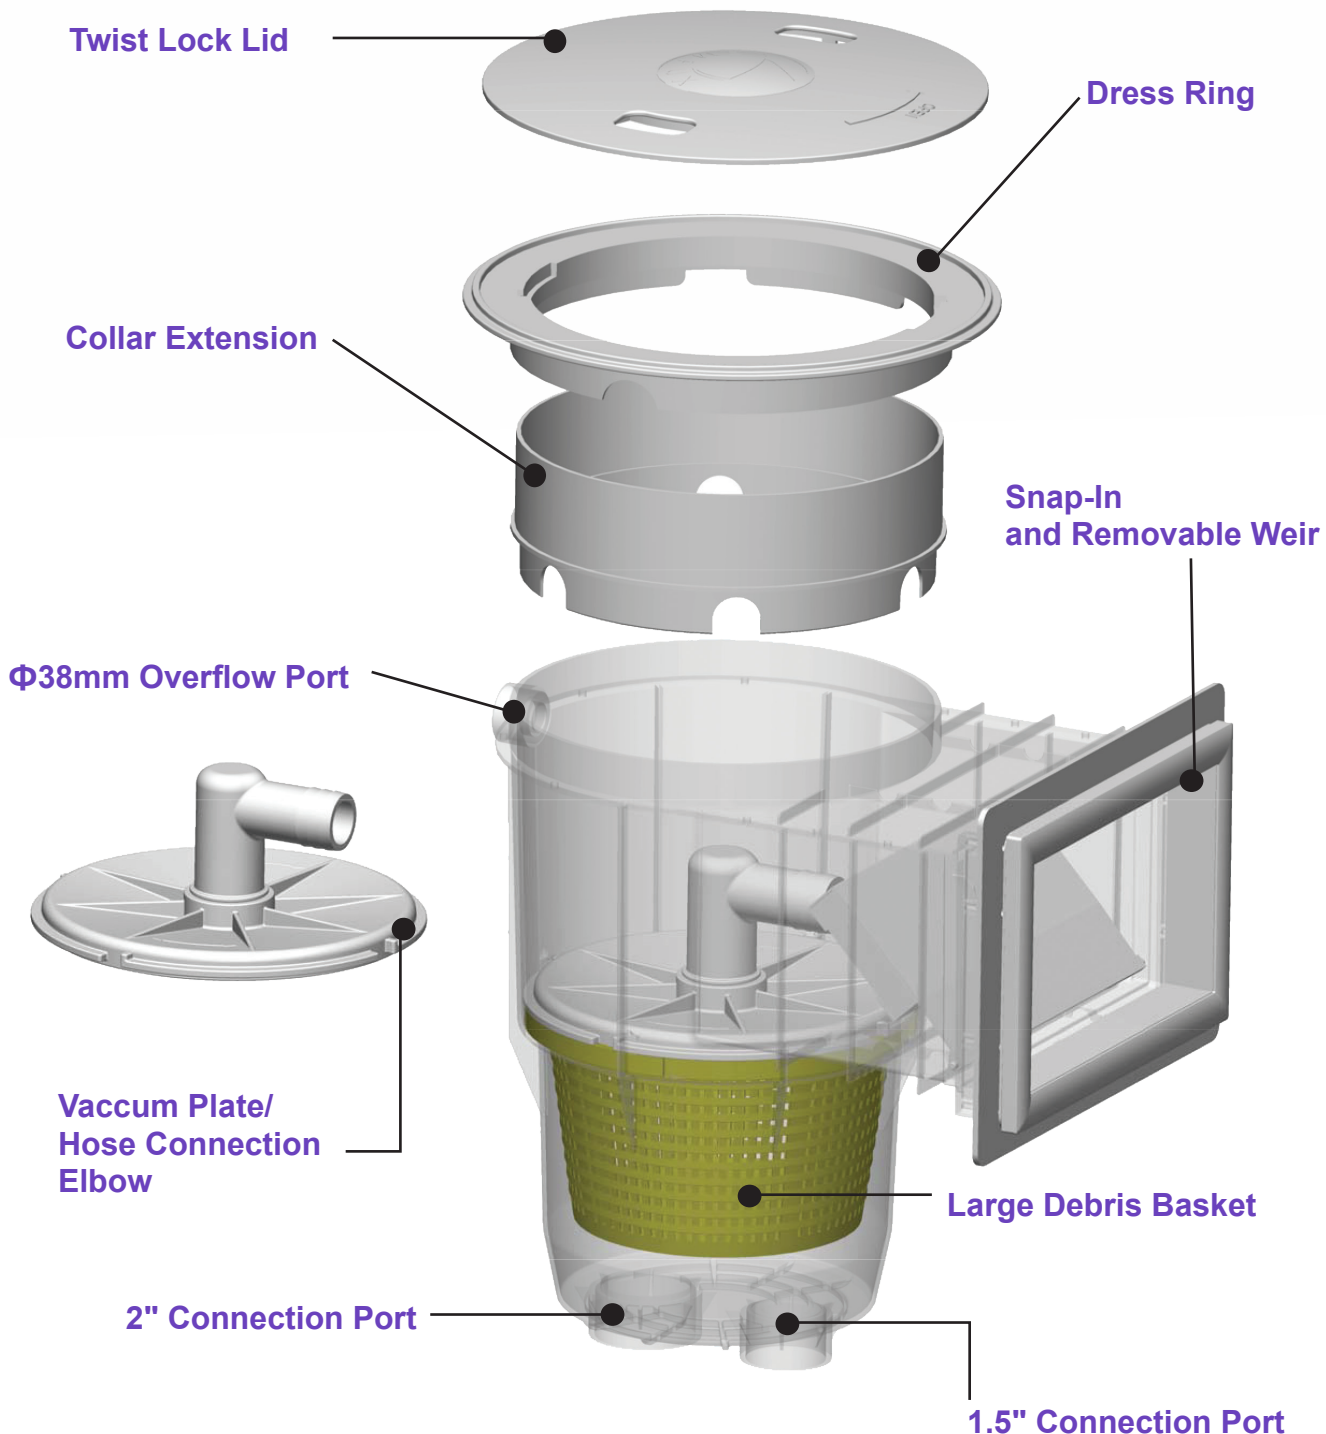

EMAUX[®]
Water Technology

Heavy Duty
Skimmer

EMAUX SKIMMERS THE ESSENTIAL COMPONENT FOR POOLS

Durable one-piece moulded structure
High performance velocity skimming
Large debris collection basket
Less power load on the pump

Heavy Duty Skimmer

The heavy-duty skimmer can be used for residential and commercial swimming pools suitable for concrete, fibreglass and vinyl surfaces. The 3 models are injection molded and made with UV resistant ABS material; the reinforced material provides the maximum strength and durability for all weather conditions. The high flexibility design allows 1.5" or 2" suction connections to the piping.

Features

- ✓ Suitable for 1.5" and 2" piping
- ✓ Knockout overflow / fill port
- ✓ Durable, corrosion-proof unibody construction
- ✓ Large debris collection basket
- ✓ Snap-in and removable weir
- ✓ Optional stackable extension collar allows infinite vertical height
- ✓ Optional stackable extension throat allows infinite horizontal length

Skimmer Cover