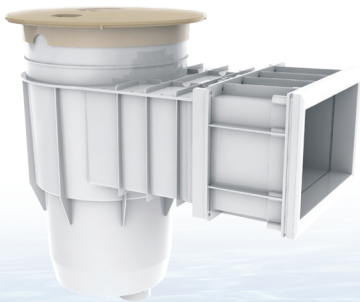

Heavy Duty Skimmer

The heavy-duty skimmer can be used for residential and commercial swimming pools suitable for concrete, fibreglass and vinyl surfaces. The 3 models are injection molded and made with UV resistant ABS material; the reinforced material provides the maximum strength and durability for all weather conditions. The high flexibility design allows 1.5" or 2" suction connections to the piping.

Features

- ✓ Suitable for 1.5" and 2" piping
- ✓ Knockout overflow / fill port
- ✓ Durable, corrosion-proof unibody construction
- ✓ Large debris collection basket
- ✓ Snap-in and removable weir
- ✓ Optional stackable extension collar allows infinite vertical height
- ✓ Optional stackable extension throat allows infinite horizontal length

EM0040-RV EM0040-RC

EM0040-SV EM0040-SC

Skimmer With Extension

Model	Code	Colour	Material	Description
EM0050-RV	88151712	White	ABS	Wall Skimmer with Extension (Round Cover) Vinyl Pool (Wider Flange)
EM0050-RC	88151812	White	ABS	Wall Skimmer with Extension (Round Cover) Concrete Pool
EM0050-SV	88151912	White	ABS	Wall Skimmer with Extension (Square Cover) Vinyl Pool (Wider Flange)
EM0050-SC	88152012	White	ABS	Wall Skimmer with Extension (Square Cover) Concrete Pool

EM0050-SV EM0050-SC

EM0050-RV EM0050-RC

Accessories

Emaux's Skimmer is designed with high compatibility accessories, made to suit all type and all size of pools. Accessories are made with UV resistant ABS material to maximum strength and durability for all weather conditions. Stackable extension collar enables the pool builder to extend the length between skimmer body and the lid by 60 mm, it provides flexibilities to fit the skimmer on uneven pool-surround surfaces.