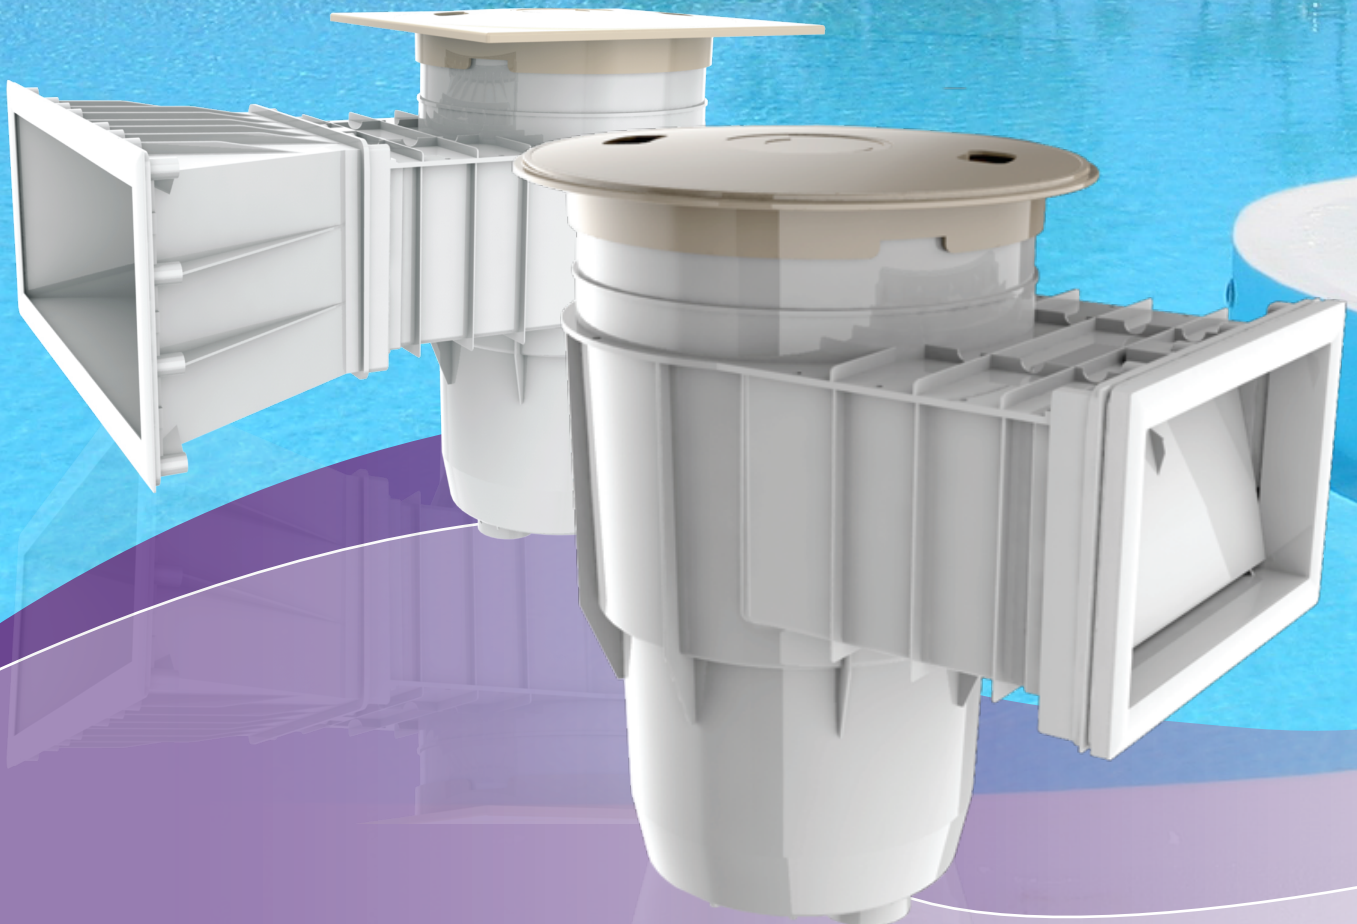

EMAUX[®]
Water Technology

Heavy Duty
Skimmer

EMAUX SKIMMERS THE ESSENTIAL COMPONENT FOR POOLS

Durable one-piece moulded structure
High performance velocity skimming
Large debris collection basket
Less power load on the pump

Heavy Duty Skimmer

The heavy-duty skimmer can be used for residential and commercial swimming pools suitable for concrete, fibreglass and vinyl surfaces. The 3 models are injection molded and made with UV resistant ABS material; the reinforced material provides the maximum strength and durability for all weather conditions. The high flexibility design allows 1.5" or 2" suction connections to the piping.

Features

- ✓ Suitable for 1.5" and 2" piping
- ✓ Knockout overflow / fill port
- ✓ Durable, corrosion-proof unibody construction
- ✓ Large debris collection basket
- ✓ Snap-in and removable weir
- ✓ Optional stackable extension collar allows infinite vertical height
- ✓ Optional stackable extension throat allows infinite horizontal length

Skimmer Cover