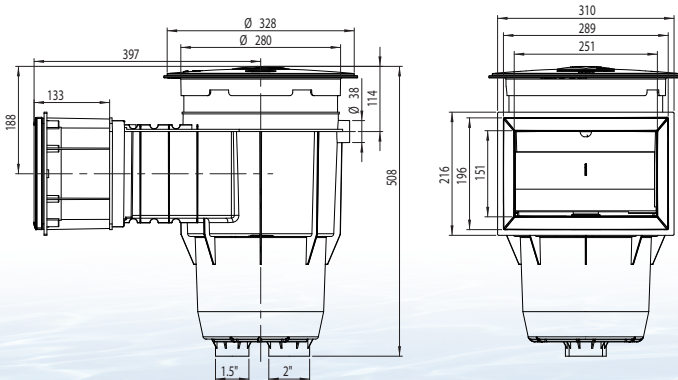

Model	Code	Colour	Material	Description
EM0050-RV	88151712	White	ABS	Wall Skimmer with Extension (Round Cover) Vinyl Pool (Wider Flange)
EM0050-RC	88151812	White	ABS	Wall Skimmer with Extension (Round Cover) Concrete Pool
EM0050-SV	88151912	White	ABS	Wall Skimmer with Extension (Square Cover) Vinyl Pool (Wider Flange)
EM0050-SC	88152012	White	ABS	Wall Skimmer with Extension (Square Cover) Concrete Pool

EM0050-RV EM0050-RC