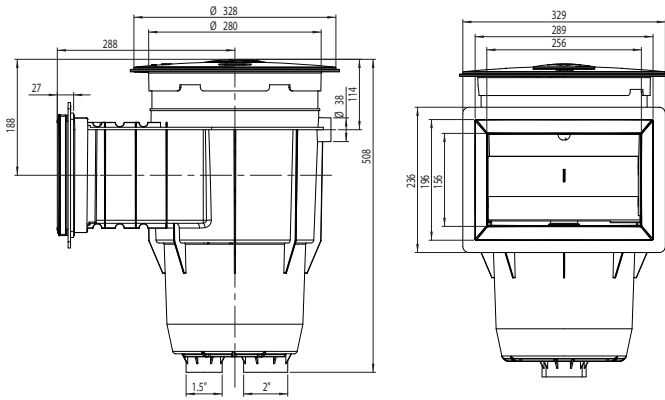

Model	Code	Colour	Material	Description
EM0030-RV	88150912	White	ABS	Standard Wall Skimmer (Round Cover) Vinyl Pool
EM0030-RC	88151012	White	ABS	Standard Wall Skimmer (Round Cover) Concrete Pool
EM0030-SV	88151112	White	ABS	Standard Wall Skimmer (Square Cover) Vinyl Pool
EM0030-SC	88151212	White	ABS	Standard Wall Skimmer (Square Cover) Concrete Pool

EM0030-RV EM0030-RC