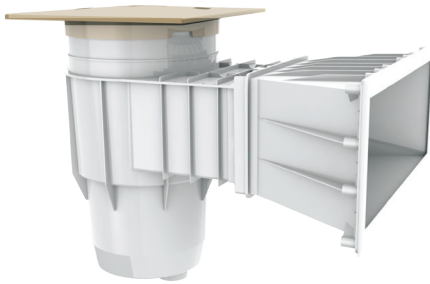

Model	Code	Colour	Material	Description
EM0040-RV	88151312	White	ABS	Wide Mouth Wall Skimmer (Round Cover) Vinyl Pool
EM0040-RC	88151412	White	ABS	Wide Mouth Wall Skimmer (Round Cover) Concrete Pool
EM0040-SV	88151512	White	ABS	Wide Mouth Wall Skimmer (Square Cover) Vinyl Pool
EM0040-SC	88151612	White	ABS	Wide Mouth Wall Skimmer (Square Cover) Concrete Pool

EM0040-RV EM0040-RC

EM0040-SV EM0040-SC