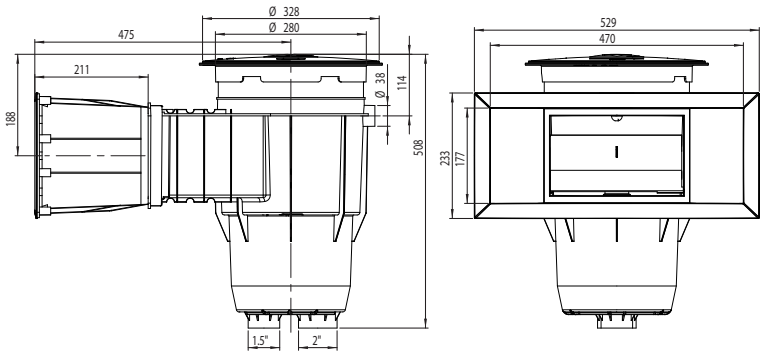

Model	Code	Colour	Material	Description
EM0040-RV	88151312	White	ABS	Wide Mouth Wall Skimmer (Round Cover) Vinyl Pool
EM0040-RC	88151412	White	ABS	Wide Mouth Wall Skimmer (Round Cover) Concrete Pool
EM0040-SV	88151512	White	ABS	Wide Mouth Wall Skimmer (Square Cover) Vinyl Pool
EM0040-SC	88151612	White	ABS	Wide Mouth Wall Skimmer (Square Cover) Concrete Pool

EM0040-RV EM0040-RC

EM0040-SV EM0040-SC